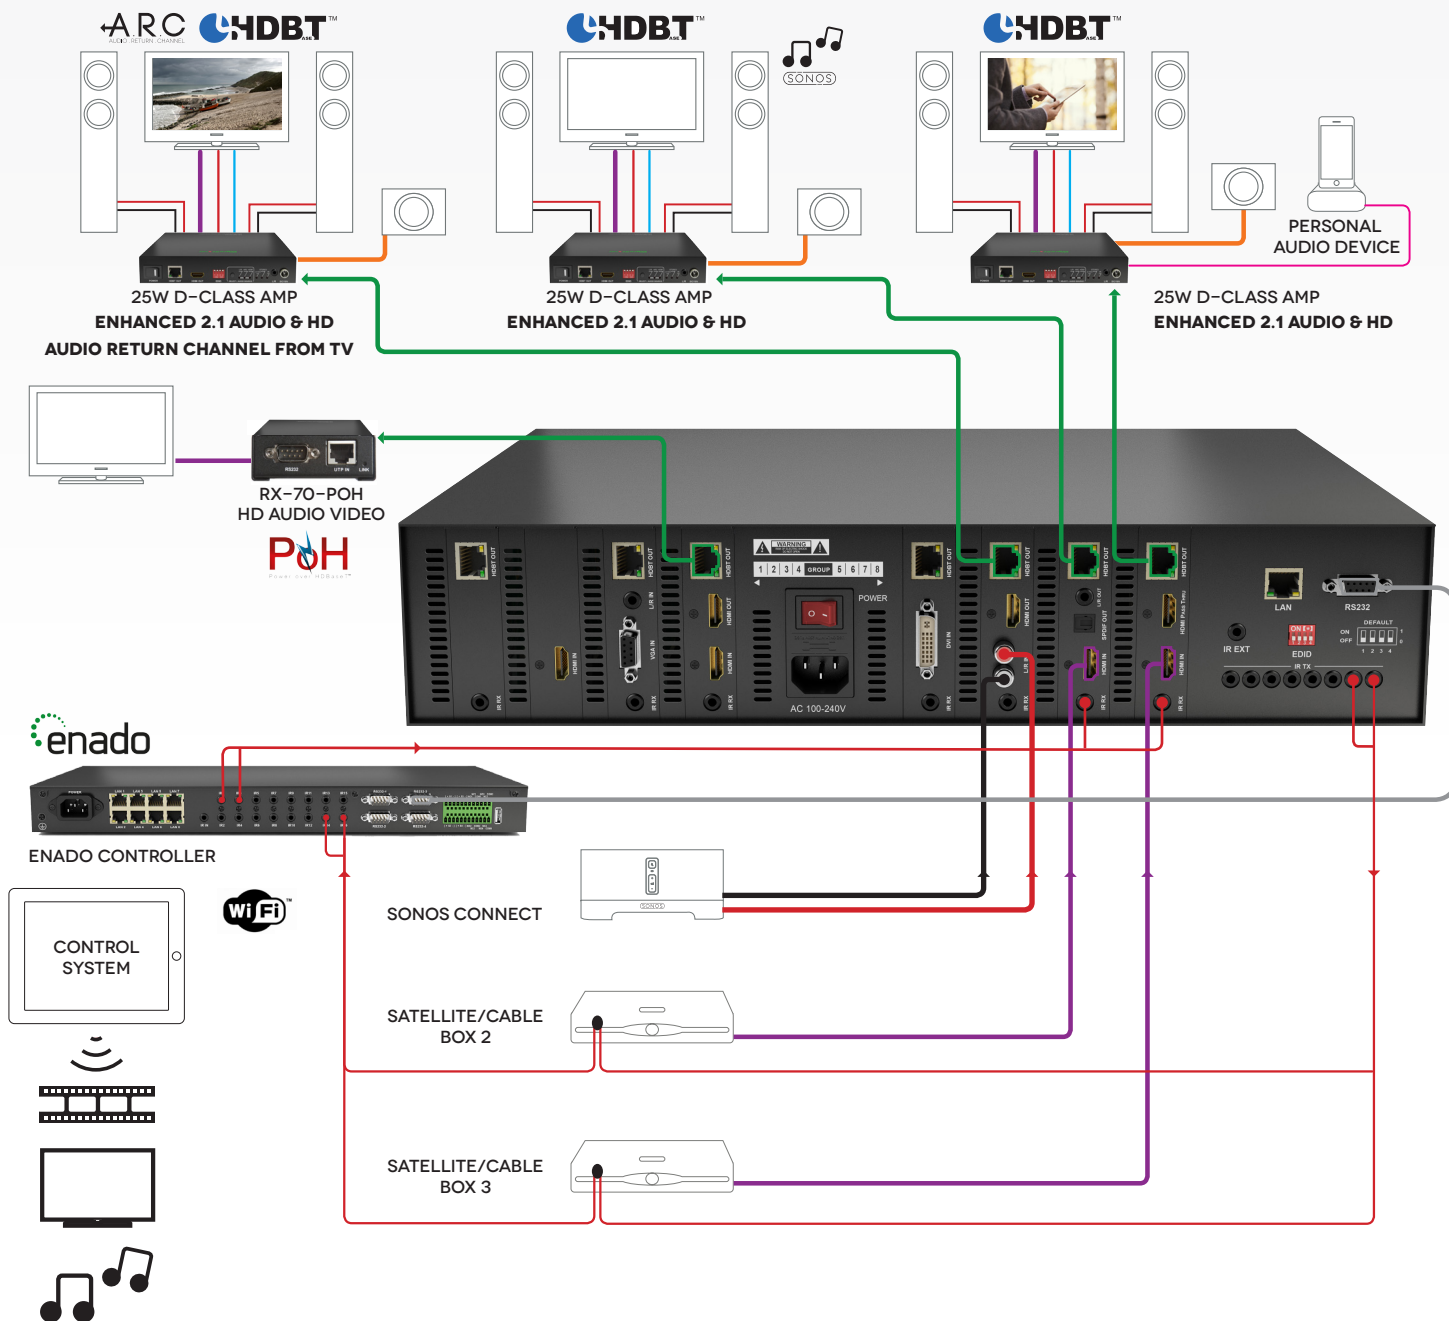

TX-POH-080

TRANSMISSION CARD FEATURES:

- **TX-POH-010** 70m/230ft HDBaseT output with mirrored HDMI output, HDMI input, IR input
- **TX-POH-020** 70m/230ft HDBaseT output with HDMI passthru for connection to additional cascaded matrix units, HDMI input, IR input
- **TX-POH-030** 70m/230ft HDBaseT output with mirrored digital and analogue audio output, HDMI input, IR input
- **TX-POH-040** 70m/230ft HDBaseT output with analogue audio input, HDMI output, IR input
- **TX-POH-050** 70m/230ft HDBaseT output with DVI output, IR input
- **TX-POH-060** 70m/230ft HDBaseT output only, IR input
- **TX-POH-070** 70m/230ft HDBaseT output with VGA / stereo audio input, IR input
- **TX-POH-080** HDMI input only

SMALL RESIDENTIAL FULL HD DISTRIBUTION WITH HI FI AUDIO DISTRIBUTION OVER 1 CAT5E/6

KEY SYSTEM FEATURES

- Easier installation with only one Cat5e/6 cable to each display and zone.
- Deliver fully uncompressed 1080p video switching, HiFi audio and end user control to each zone.
- Centralized A/V sources with local audio devices, including AMP-010-001 and personal devices.
- Recreate this Total WyreStorm Distribution & Control Solution for small or large residential applications.