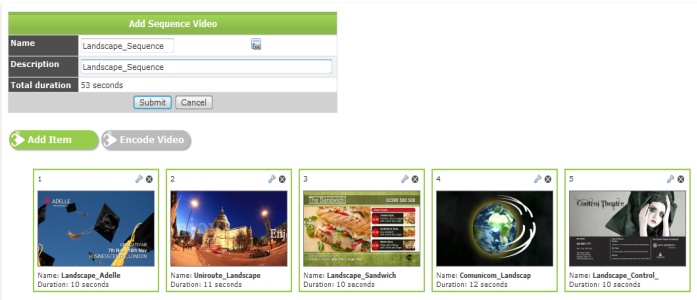

A playlist creation and distribution solution, TripleLite allows full-screen videos and images to be scheduled and then distributed via a broadband network to multiple locations through an easy to use management interface.

Perfect for the aggregation of key information to multiple screens, bringing with it the ability to update and monitor remotely, this software is perfect for anyone from school to retailer to remote office. With the ability to create playlists, TripleLite also offers great versatility, allowing multiple messages to display and change depending upon the time of day, the season or the occasion.

CREATE SEQUENCE VIDEOS THAT ARE STORED LOCALLY TO EACH SCREEN

As an added benefit, all content is stored locally to each screen, so even if your internet connection fails your digital messaging will continue to display, giving great peace of mind and an added robustness that other network reliant solutions simply cannot offer.

So if you need a signage solution for one-off events, new menus, special offers, results, surgery times, schedule timings, updates or promotions, TripleLite will fit the bill.

For further information about this, or any other Tripleplay product or service, contact us on info@tripleplay-services.com or call 0845 094 3326.

KEY FACTS

- Control centrally via cloud-based user friendly interface
- Create multiple layouts, playlists and schedules
- Mix video, static image and text for a more impacting message
- Remove reliance on network connectivity
- Low start-up costs
- Landscape or portrait display mode
- High content compression rate keeps download time minimal
- No moving parts mean lower power consumption and reduced chance of failure

WHAT MAKES TRIPLELITE DIFFERENT TO TRIPLESIGN?

Feature	Sign	Lite+	Lite
Use Playlists	✓	✓	✓
Scheduling	✓	✓	✓
Local Media Storage		✓	✓
Central Content Mgmt	✓	✓	✓
Static Imagery	✓	✓	✓
RSS Feeds	✓	✓	
Layouts	✓	✓	
HTML Support	✓	✓	
Text	✓	✓	
Calendars	✓	✓	
Clocks	✓	✓	
Events/Emergency	✓	✓	
Central Media Storage	✓		
Live TV	✓		

The Complete Digital Media Solution

TripleStream IP Device Streaming	TripleTV Innovative IPTV Solution	TripleVOD Digital Video on Demand	TripleSign HD Digital Signage	TripleLite Electronic Posters			
Management							
TripleCMS Content Management	TripleCast Content Distribution	TripleCare Subscriber Management System	TripleChoice Seamless User Portal	TripleTouch Intuitive Touch Screens	TripleData Reporting and Logging		
Enhancements							
TripleGuide Fully Featured Programme Guide	TripleLive Live Camera Feeds	TripleCode Video Conversion Tool	TripleMux Video and Audio Mixer	TriplePlayer Browser Based Media Player	TripleTV+ Network Based Video Recorder	TripleDVD DVD Burning Software	TripleNVOD Near Video on Demand