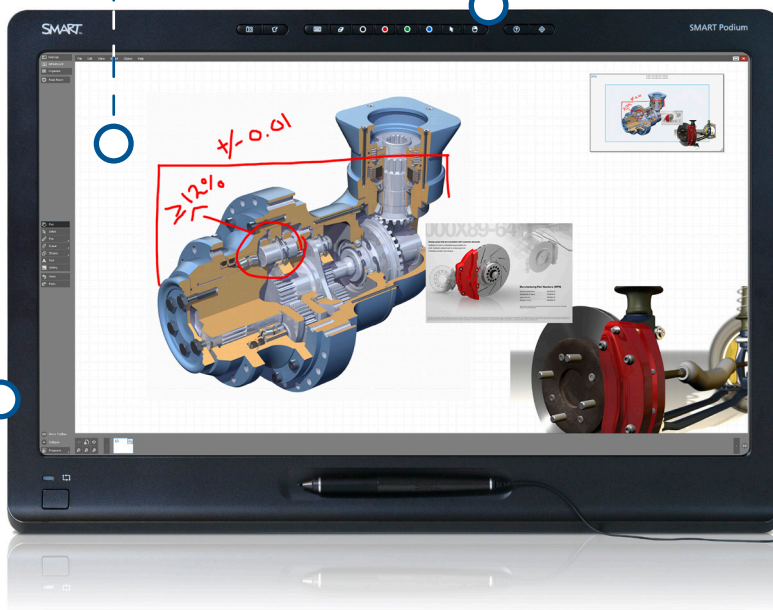

Archived resources

For further resources and
documentation please visit us:
www.cinos.net

SMART Podium™ interactive pen display

SMART
Inspired Collaboration™

Whether you're presenting to a group in a large meeting room or collaborating with colleagues from their home offices, the SMART Podium display makes the experience interactive and engaging. You can interact with digital content and write on the pen display's surface whilst projecting the content onto a large screen or SMART Board® interactive display.

High-speed USB 2.0 ports

Easily connect multimedia devices to the three accessible ports.

Elegant, user-friendly design

The sleek profile and slim bezel complement any workspace. You can conveniently control your computer from the display and comfortably write over any application with the battery-free tethered pen. And the smooth tilt stand allows you to adjust the position of the pen display so that it's easier for you to make notes.

SMART GoWire™ auto-launch cable accessory (included)

GoWire allows any computer to quickly connect to the display and access SMART Meeting Pro PE (Personal Edition) software.

Premium interaction	Active, remote participation
<ul style="list-style-type: none"> ✓ Smooth and natural interaction with digital content ✓ Intuitive and precise touch experience ✓ Stunning visual display 	<ul style="list-style-type: none"> ✓ Our distance conferencing solution enables remote attendees to become active participants ✓ Write over documents in digital ink ✓ Remote and local participants can share screens and contribute ideas

Key Features

Elegant, user-friendly design

The sleek profile and slim bezel complements any workspace. Conveniently control your computer from the SMART Podium and comfortably write over any application with the battery-free tethered pen. And the smooth tilt stand allows you to adjust the position of the pen display so that it's easier to make notes.