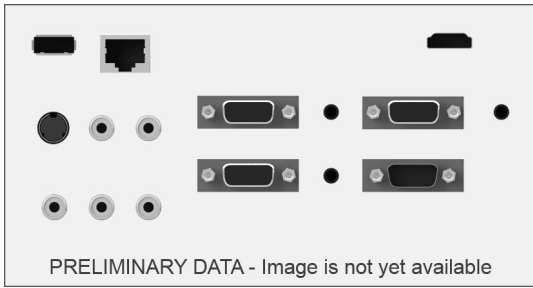

SPECIAL CHARACTERISTICS

4K Interface, AMX Beacon, Built-in Display/Multiscreen Splitter, Cinema Quality Picture (CQP) Processing for best image quality, Crestron RoomView, DICOM Simulation, Digital 3D Reform™, Direct Power-Off Function, Edge Blending Function (Build In), FREE DisplayNote Presenter, Free Tilt, Full 3D HDMI Support, Geometric Correction, HDBaseT, Intelligent Power Management, Keystone Correction (H=±40°, V=±40°), LAN, Lens Shift (vertical +0.5 max/-0.1 max, horizontal ± 0.3 max.), Manual Wall Color Correction, Multi-Screen compensation mode, NaViSet Administrator 2, Optional User Logo, OSD with 27 languages, Password Security System, PIP/Side by Side, HDMI - Input, PJ LINK, Portrait Setting, RS-232 Control, Stacking Function, Timer-Function, Virtual Remote for direct PC control, 100% recyclable packaging, Downloadable manuals, Unique NEC Necycle Bio-Plastic cable cover option, ErP compliant

Energy Efficiency Intelligent Power Management; Less than 0.16W Stand-By power

Ecological Materials 100% recyclable packaging; Downloadable manuals; Unique NEC Necycle Bio-Plastic cable cover option

Ecological Standards ErP compliant

Technical Specification NEC PA622U