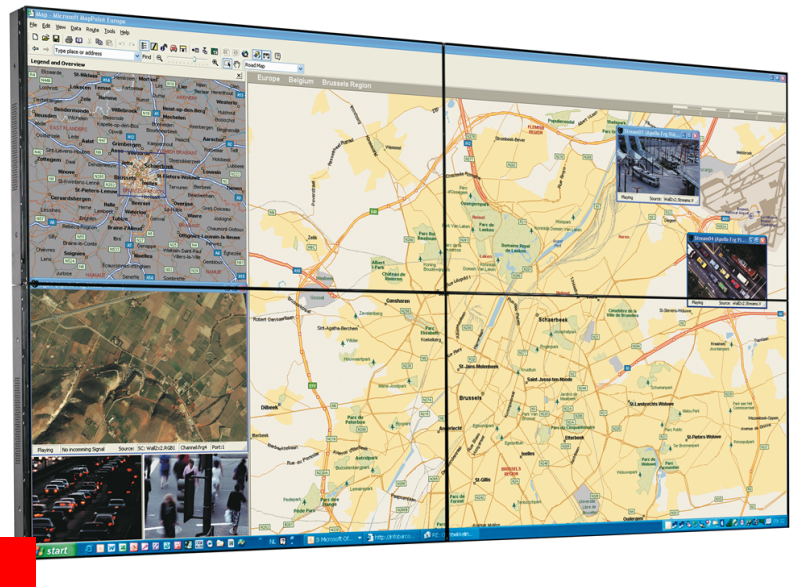

# OverView NSL-5521

55" Near-seamless LCD video walls

The OverView NSL-5521 55" tiled LCD video wall uses durable LED backlights positioned directly behind the LCD panel and has a super narrow bezel, resulting in excellent tiled visual performance. This video wall series was designed for 24/7 use in control rooms. Its deep dark levels are perfect for visualizing data-driven information, including process control schematics. Furthermore, the OverView NSL-5521's exceptionally high brightness levels also allow these video walls to be used in any lighting condition.

## Durable and bright

These tiled LCD video walls offer the best image quality around in terms of resolution, brightness and viewing angle. Because LED backlights reduce burn-in and colorations in the LCD filters and polarizers, the OverView NSL-5521 has a long panel life.

## Ideal for:

- Emergency Operations Centers
- Traffic management and surveillance centers
- C4I-SR environments
- Utilities and process control centers
- Broadcast & telecom monitoring

**BARCO**

Visibly yours