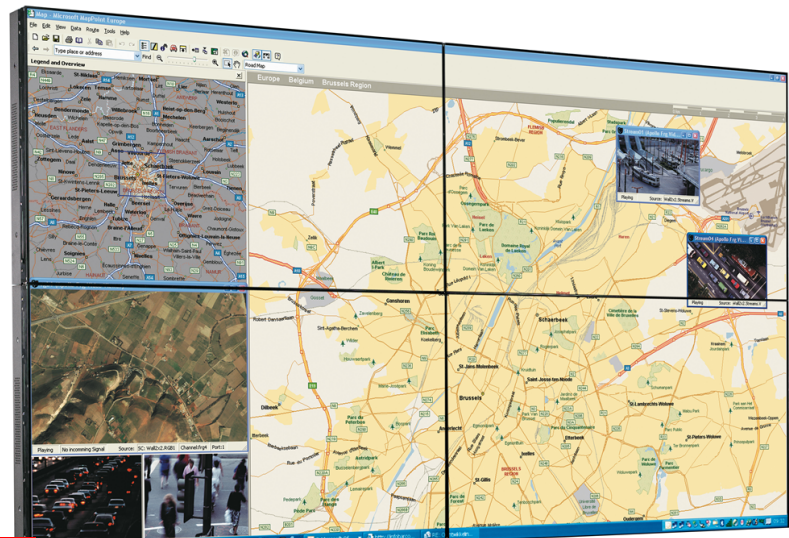

## 46" near-seamless LCD video wall

The OverView NSL-4621 46" tiled LCD video wall uses durable LED backlights positioned directly behind the LCD panel and has a super narrow bezel, resulting in excellent tiled visual performance. This video wall series was designed for 24/7 use in control rooms. Its deep dark levels are perfect for visualizing data-driven information, including process control schematics. The OverView NSL-4621's exceptionally high brightness levels allow these video walls to be used in any lighting condition.

### Durable and bright

These tiled LCD video walls offer the best image quality around in terms of resolution, brightness and viewing angle. Because LED backlights reduce burn-in and colorations in the LCD filters and polarizers, the OverView NSL-4621 has a long panel life.

### Ideal for:

- Emergency Operations Centers
- Traffic management and surveillance centers
- C4I-SR environments
- Utilities and process control centers
- Broadcast & telecom monitoring

**Product specifications****OverView NSL-4621**