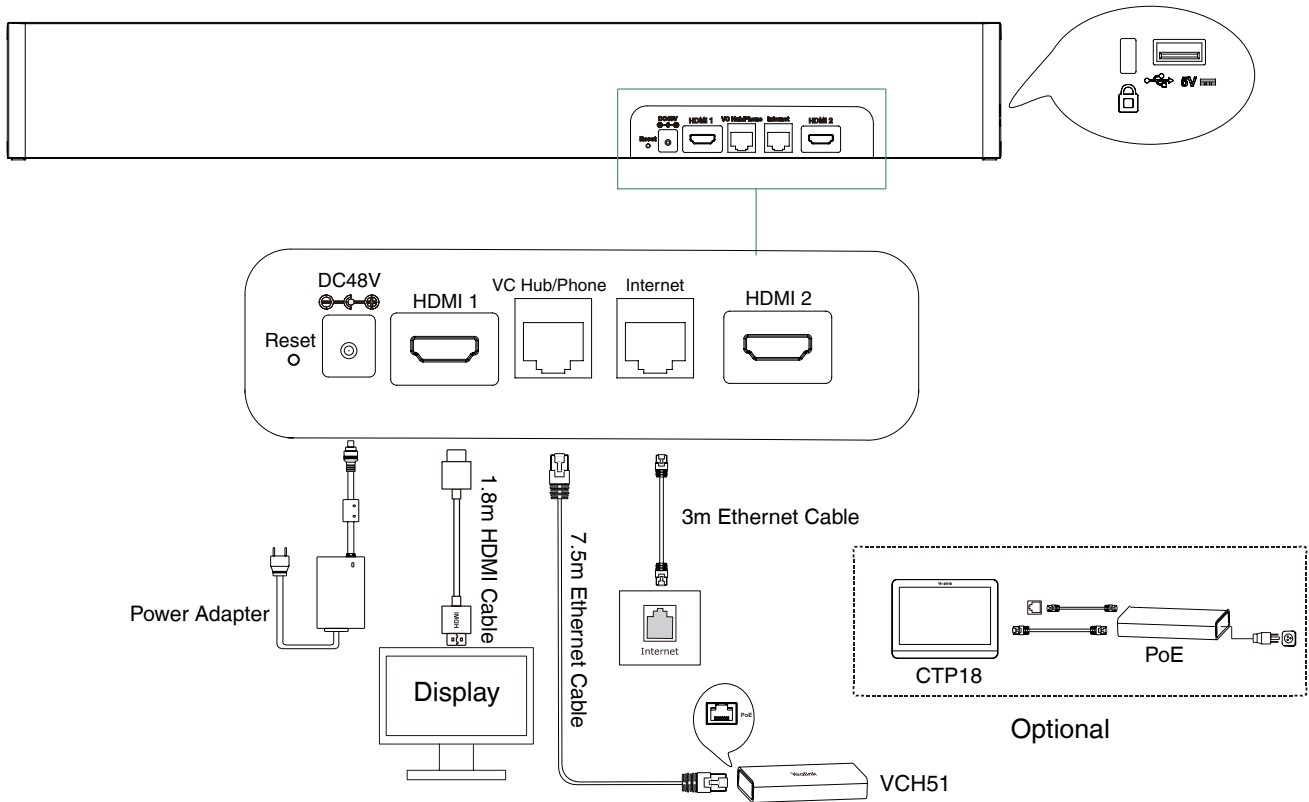

## Connections

- 2 x HDMI output (CEC supported)
- HDMI input (through the VCH51 Sharing Kit)
- Motion sensor (Teams supported)
- 1 x USB 2.0
- 1 x 10/100M/1000M Ethernet port
- 1 x Yealink VCH port (RJ-45)
- 1 x Power port
- 1 x Security lock slot
- 1 x Reset slot

## MeetingBar A20 Package

- Package contents:
  - MeetingBar A20 endpoint
  - 3m Ethernet cable
  - 2 x 1.8m HDMI cable
  - Mounting Bracket and Accessories
  - Power adapter
  - Quick Start Guide
  - Controller (optional):
    - CTP18 Touch Panel
    - VCR20 Remote Control
  - Content sharing(optional):
    - VCH51 Sharing Kit (HDMI/USB-C)
    - WPP20 Wireless Presentation Pod
- Carton Meas: 674\*136\*195mm

## Endpoint Connections