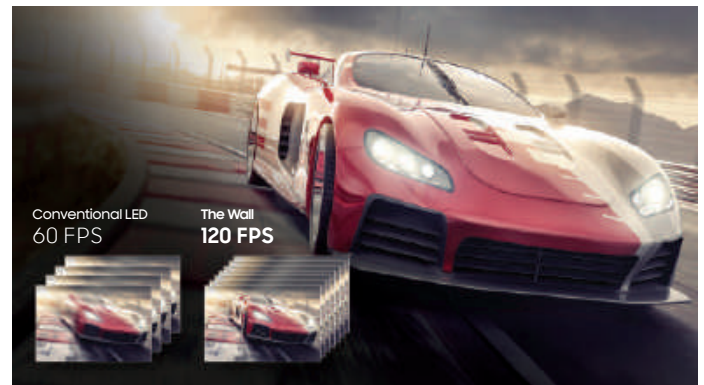

MICRO Motion

Smooth, seamless motion

The Wall automatically converts standard 60Hz signals to 120Hz, removing motion judder in fast-paced action for smoother streams and a seamless viewing experience, every time.