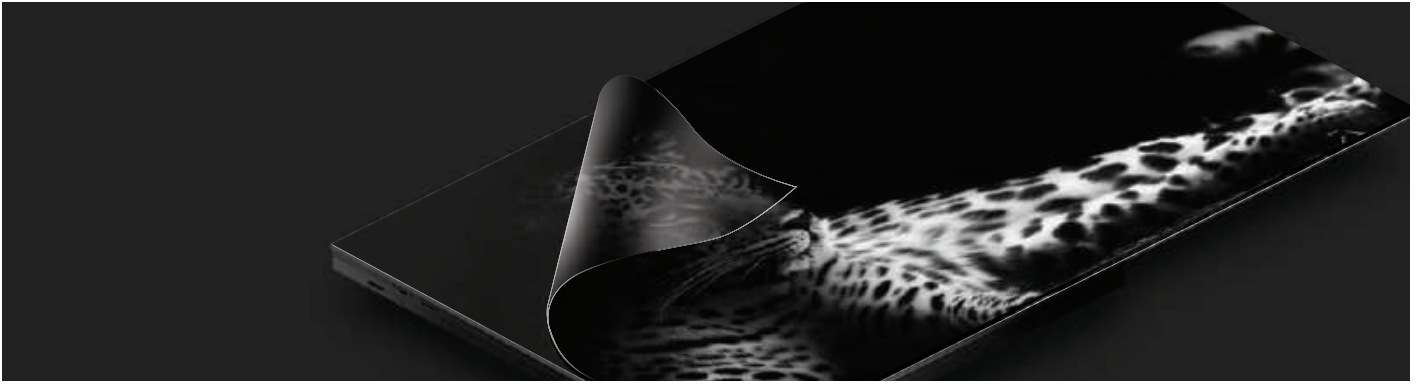

Accurate Picture Quality

- Deeper black color and contrast
- Vivid, vibrant color purity
- Accurate color mapping and grayscale expression

Optimal Picture Quality

- AI optimized visuals
- Advanced picture refinement and dynamic range
- Smooth, judder-free visuals

Advanced Usability

- Flicker-free visuals with screen synchronization
- Simple 8K playback with just one box
- View up to four sources on one screen

Key features

Black Seal Technology

An abyss of depth

A deep black background blankets the screen with perfect uniformity, creating a seamless canvas for purer black levels with enhanced depth that delivers unparalleled contrast and immaculate detail.